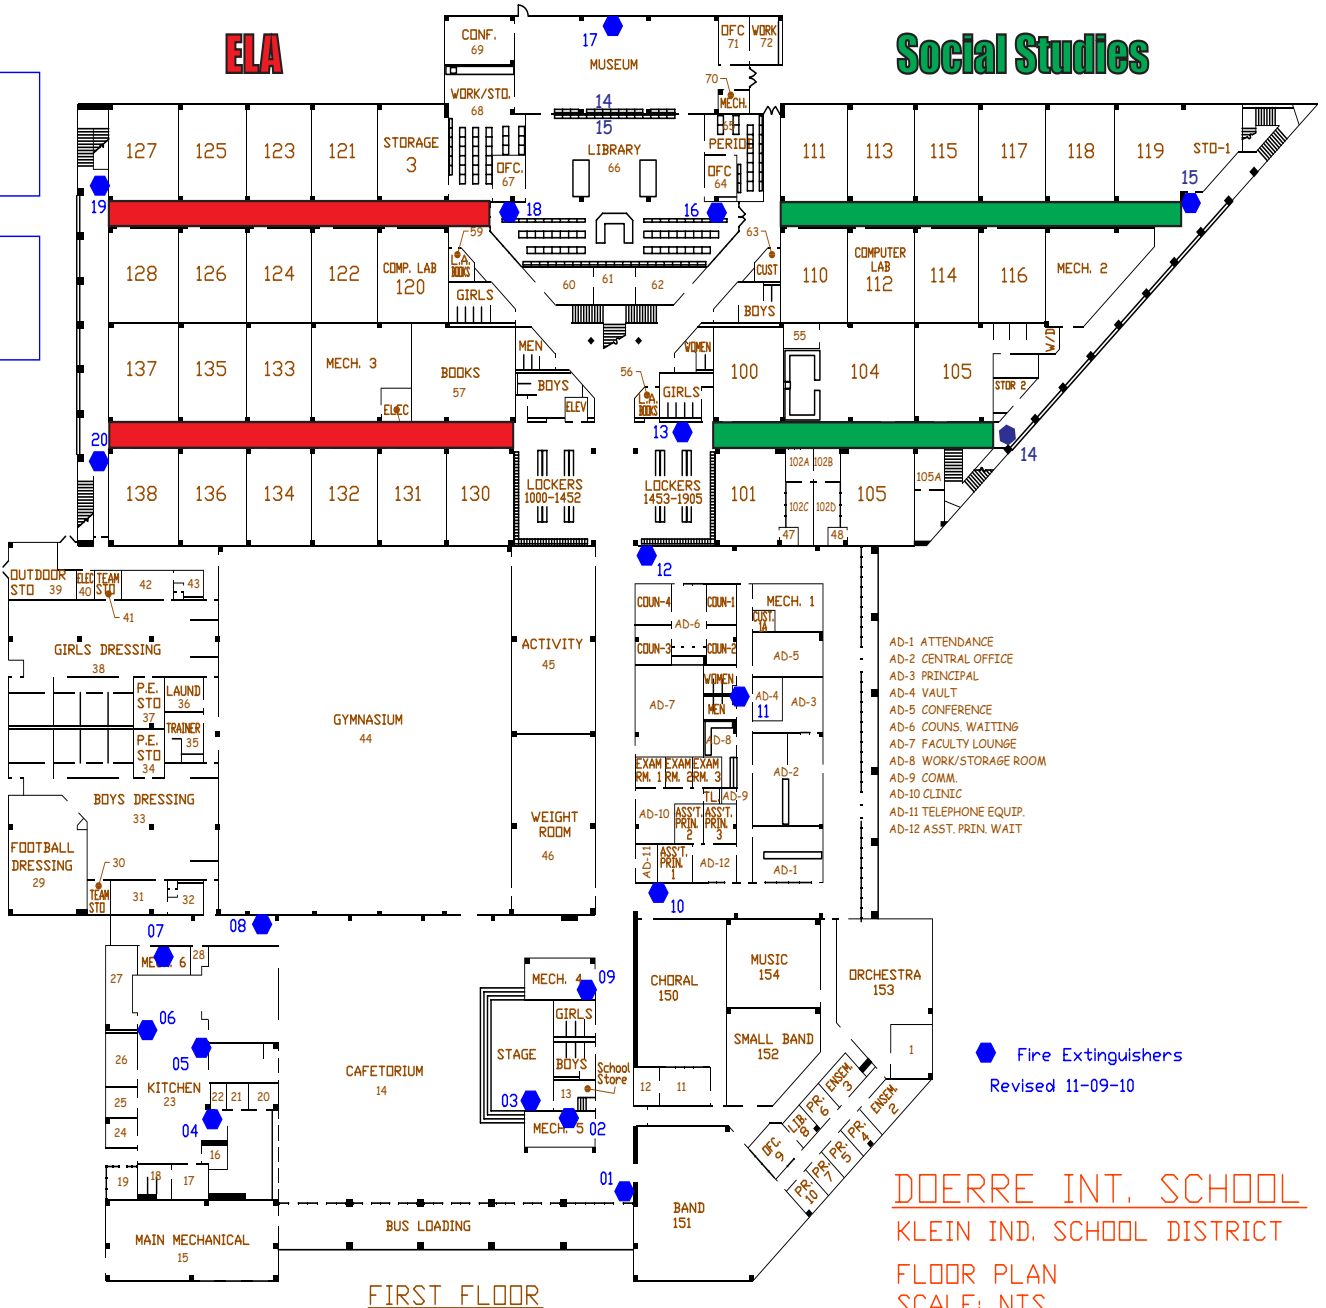

Science

Math

ELA

Social Studies

● Fire Extinguishers
Revised 11-09-10

DOERRE INT. SCHOOL
KLEIN IND. SCHOOL DISTRICT
FLOOR PLAN
SCALE: NTS
DRWN. BY: CD DATE: 12-03-10