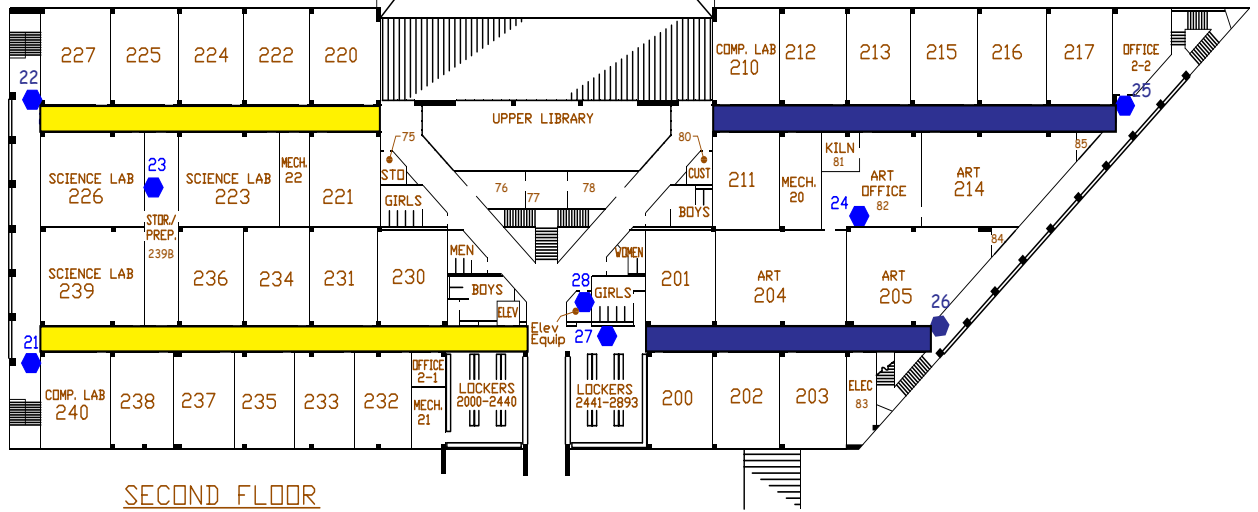

Science

Math

ELA

Social Studies

● Fire Extinguishers
Revised 11-09-10

DOERRE INT. SCHOOL
KLEIN IND. SCHOOL DISTRICT
FLOOR PLAN
SCALE: NTS
DRWN. BY: CD DATE: 12-03-10